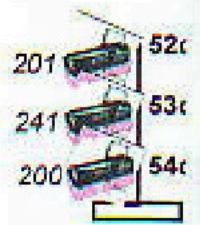

SZEGED CONTEMPORARY DANCE COMPANY
MODERATO CANTABILE
TECHNICAL RIDER

stage:

- min. 12 x 11 m dance stage
- black dance floor
- black horizon (backdrop)
- min. 4 right & 4 left black legs (masking)
- fly-bars min.150 kg weight-carrying capacity

Moderato cantabile

Tower

29c
20

Stage bridge

Stage side

Front lighting

Stage bridge

Stage side