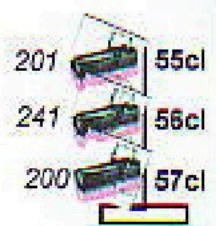

SZEGED CONTEMPORARY DANCE COMPANY
MODERATO CANTABILE
TECHNICAL RIDER

stage:

- min. 12 x 11 m dance stage
- black dance floor
- black horizon (backdrop)
- min. 4 right & 4 left black legs (masking)
- fly-bars min.150 kg weight-carrying capacity

Moderato cantabile

Tower

29c
20

Stage bridge

Stage side

Front lighting

Stage bridge

Stage side