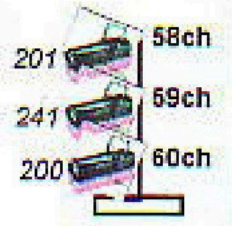

SZEGED CONTEMPORARY DANCE COMPANY
MODERATO CANTABILE
TECHNICAL RIDER

stage:

- min. 12 x 11 m dance stage
- black dance floor
- black horizon (backdrop)
- min. 4 right & 4 left black legs (masking)
- fly-bars min.150 kg weight-carrying capacity

Moderato cantabile

Tower

29c
20

Stage bridge

Stage side

Front lighting

Stage bridge

Stage side