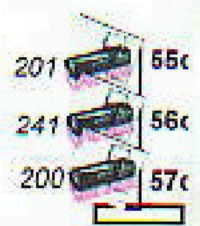

SZEGED CONTEMPORARY DANCE COMPANY
MODERATO CANTABILE
TECHNICAL RIDER

stage:

- min. 12 x 11 m dance stage
- black dance floor
- black horizon (backdrop)
- min. 4 right & 4 left black legs (masking)
- fly-bars min.150 kg weight-carrying capacity

Moderato cantabile

Tower

29c
20

Stage bridge

Stage side

Front lighting

Stage bridge

Stage side